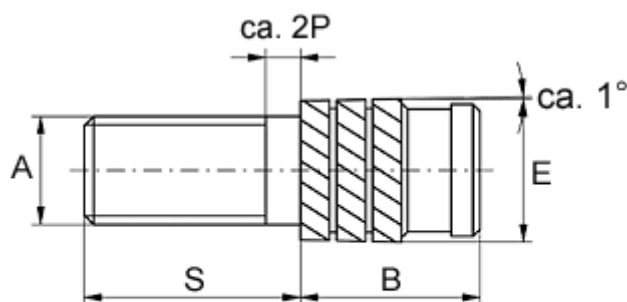

Data Sheet

Article number: 12856000035840
Description: KLEE-coil 856 000 035.840
M3,5 Brass

Measures

Gevindlængde = $S - 2P$
P = stigning

Male thread A	= M3,5x0,6
Min distance to edge	= 2.5
Mounting length B	= 6.3
Outer diameter E	= 5.00
Pin length S	= 10
Recommended bore diameter	= 4.6
Type	= 856 000 035.840